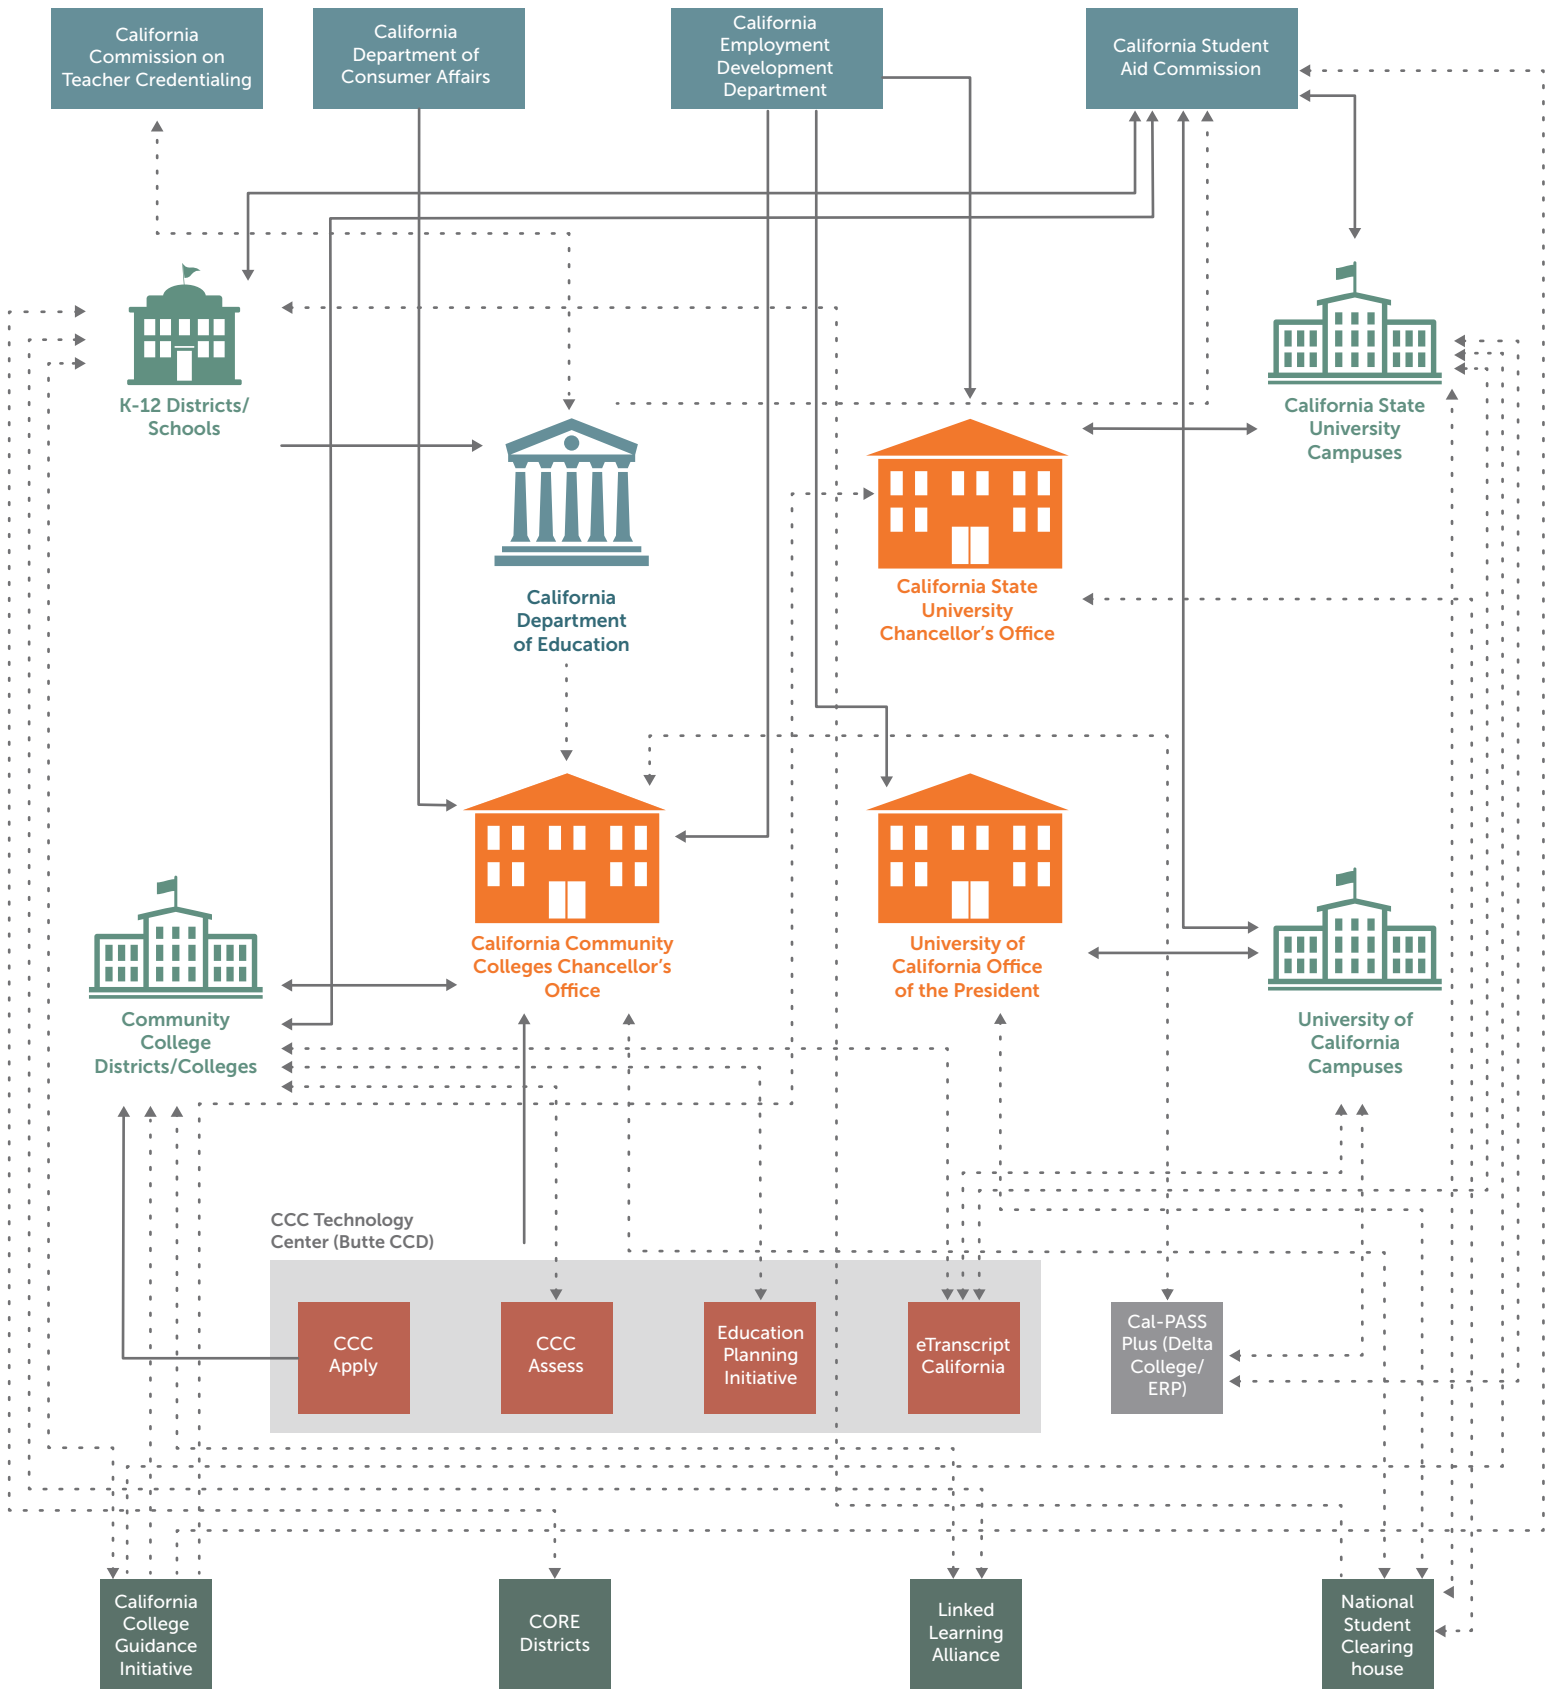

California's Maze of Student Data

From the report *California's Maze of Student Information: Education Data Systems Leave Critical Questions Unanswered* (August 2017)

———— Mandatory - - - - - Voluntary